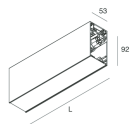

HERO B

108736.02

novalux
ITALIAN LIGHTING DESIGN SINCE 1948

COMPLETION ACCESSORIES

HERO B: MOD.CIECO 250 NE

1087A3.02