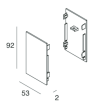

HERO B

108736.02

novalux
ITALIAN LIGHTING DESIGN SINCE 1948

HERO B: COPPIA TESTATE NE

1087B1.02