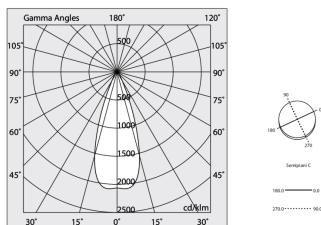

Novalux S.r.l. via Marzabotto, 2 40050 Funo di Argelato (BO) Italy
Tel: +39 051 860558 · Fax +39 051 6647859 · Mail: info@novalux.it · VAT number 00536541204 · novalux.com
Company subject to the management and coordination by SLV GmbH

This technical data sheet is owned by Novalux S.r.l., all rights reserved. Novalux S.r.l. reserves the right to make changes without prior notice.