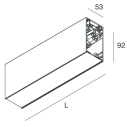

HERO B

1087C4.01

novalux
ITALIAN LIGHTING DESIGN SINCE 1948

COMPLETION ACCESSORIES

HERO B: MOD.CIECO 250 BIA

1087A3.01