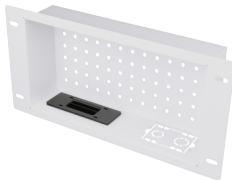

HDMI1MBL

CMHDBTBX

CMHDBTBX

CMBBSWH

CMBBLWH

PND100

PND110

PND400

HDMI Patch

Part Number	Description
HDMI1MBL	HDMI 1M Patch Cord, Black
HDMI2MBL	HDMI 2M Patch Cord, Black
HDMI4MBL	HDMI 4M Patch Cord, Black

*Replace BL with WH for white

HDBaseT Extenders

Part Number	Description
CMHDBTBX	HDBaseT Transmitter Box
CMHDBTBX	HDBaseT Receiver Box
CMHDBTWPTX	HDBaseT Wallplate Transmitter
CMHDBTWRX	HDBaseT Receiver Box With Audio De-embedding

In Wall Boxes

Part Number	Description
CMBBSWH	Small In-wall box
CMBBLWH	Large In-wall box
CMBBCMR	Cable Management D ring
CMBBRKT	Equipment bracket

Table Boxes

Part Number	Description
PND100	Cable Nook Box
PND110	Tilt Up Table Box
PND400	Retractable HDMI Cable for Cable Nook Box with Mounting Bracket

Frame Faceplates and Inserts

Part Number	Description
CBIW	Single Gang Faceplate Frame
CBIW-2G	Double Gang Faceplate Frame
CHF2MIW-X	Two Module 1/3 Insert for Mini-Com® Modules
NKHF2MIW-X	Two Module 1/3 Insert for NetKey® Modules
CHBHIW	Hooded Insert, off white