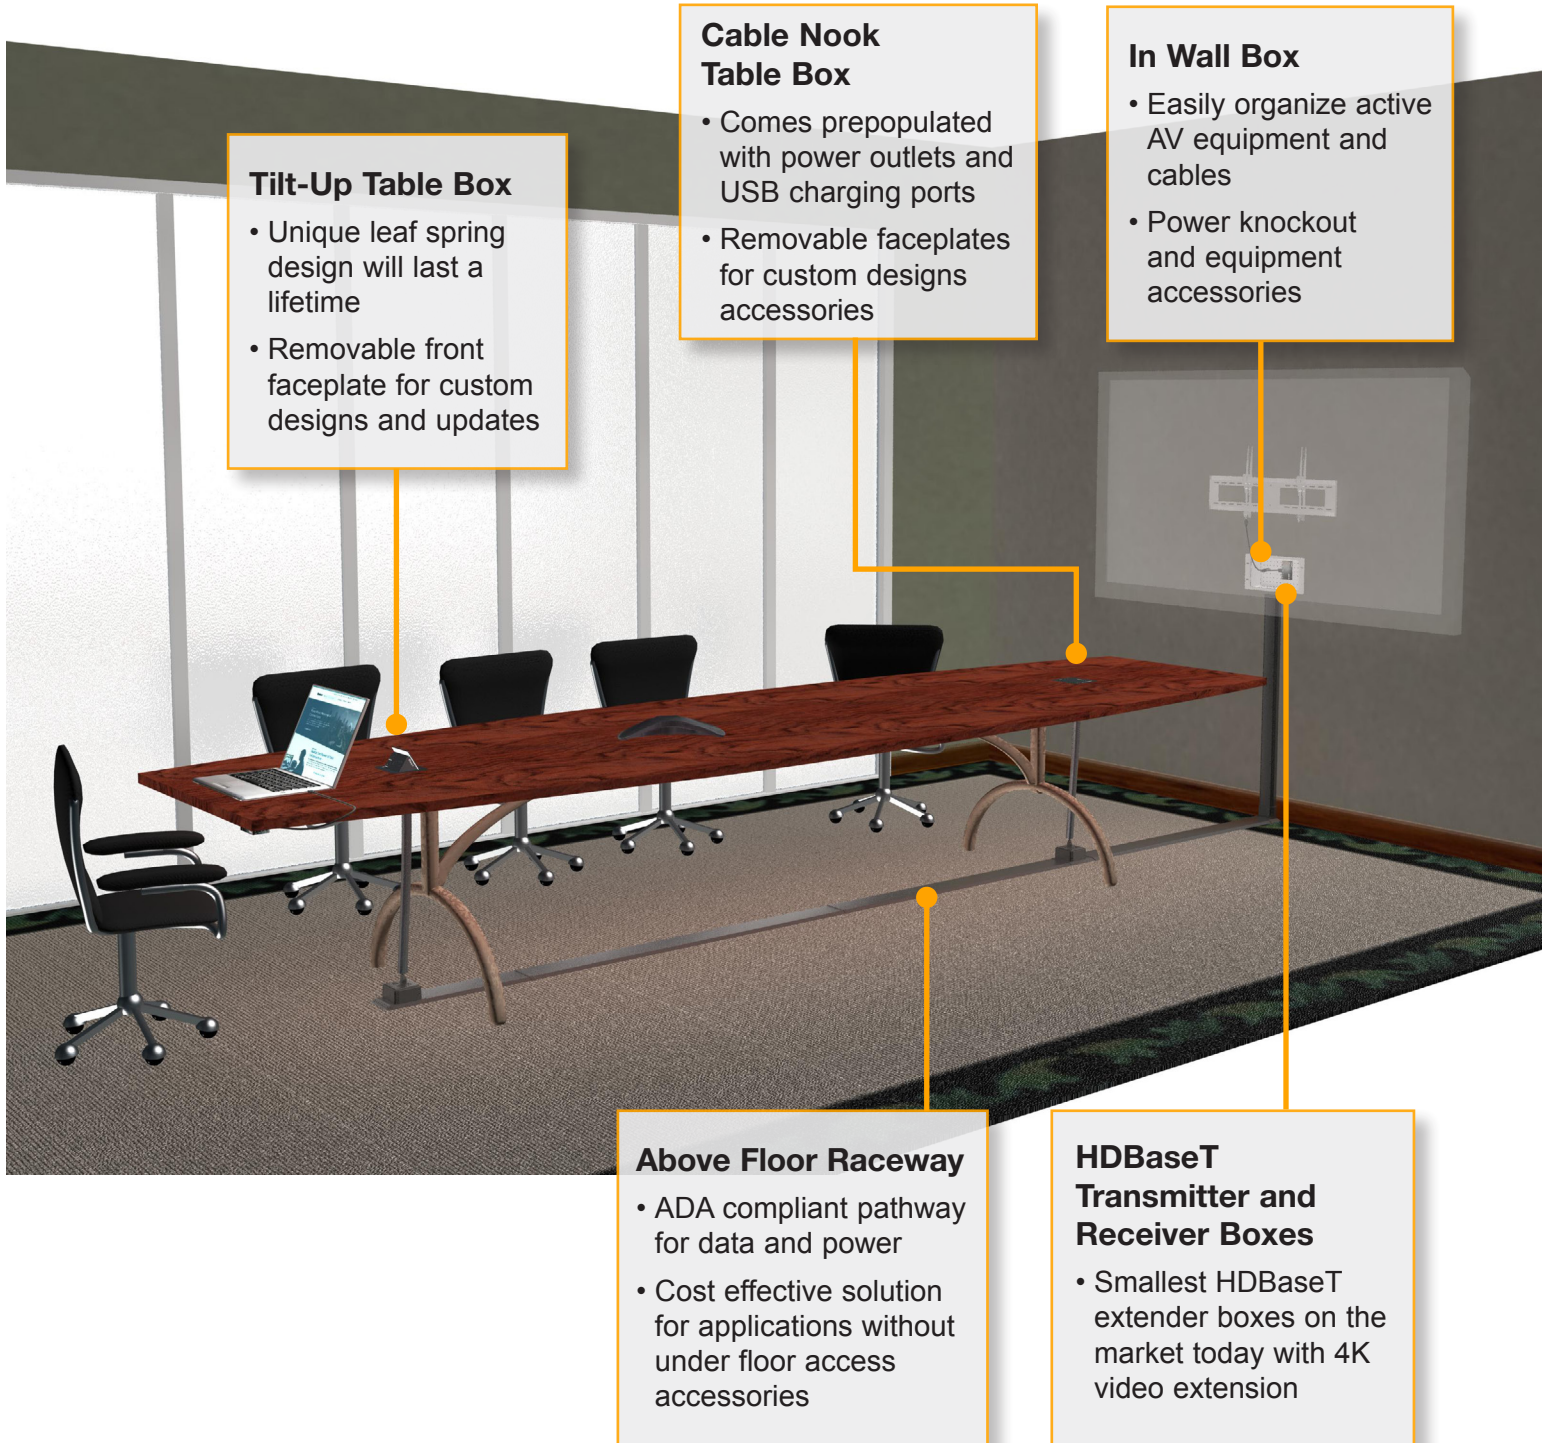

Audio Video

PRODUCT SELECTION GUIDE

Panduit's Audio Video products connect users from the classroom to the conference room, and spaces in between, to bring a total quality solution that is complimentary to our award-winning structured cabling solution. Some featured highlights of our Audio Video solutions include unique designs, organization and space saving opportunities, easy of connectivity and high quality high-bit rate audio and 4K video capabilities. We've set our standards high in order to drive value and deliver solutions that go beyond end-to-end in the spaces that matter most.