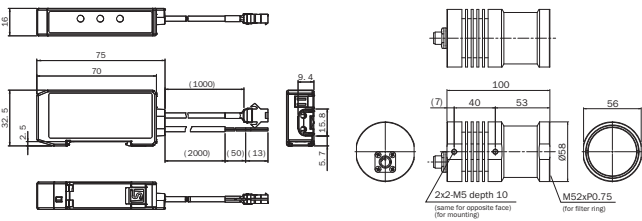

ETIM 8.0	EC000996
UNSPSC 16.0901	39101628

Dimensional drawing (Dimensions in mm (inch))