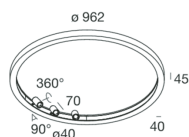

HALOS SPOT

109707.20

novalux
ITALIAN LIGHTING DESIGN SINCE 1948

Features

Use: Indoor
Type of installation: SUSPENDED, CEILING MOUNTED
Emission: INTERNAL
Optics: OPALE/SPOT
Beam: 20°
Colour: CAFFE
Dimming: WITH ACCESSORY
Emergency: NO
L: Ø 962mm
A: 40mm
H: 45mm
Made in: ITALY
Warranty: 5 years
Weight: 6.8kg