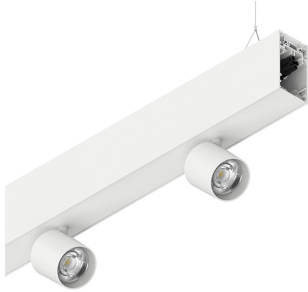

HERO B

1087C3.01

novalux
ITALIAN LIGHTING DESIGN SINCE 1948

Features

Use: Indoor
Type of installation: SUSPENDED
Emission: DIRECT/INDIRECT
Optics: SPOT
Beam: 34°
Colour: WHITE
Dimming: ON/OFF
Emergency: NO
L: 1120mm
A: 53mm
H: 92mm
Made in: ITALY
Warranty: 5 years
Weight: 2.5kg

Tech data

Luminaire input power: 48.5W
Luminaire luminous flux: 4220lm
Direct luminous flux: 2144lm
Indirect luminous flux: 2076lm
IP: 40
Insulation class: I
Supply voltage: 220-240V 50/60Hz
SELV: Si

Source