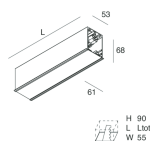

HERO C

108823.01

novalux

ITALIAN LIGHTING DESIGN SINCE 1948

COMPLETION ACCESSORIES

HERO C: MOD.CIECO 250 BIA

108852.01