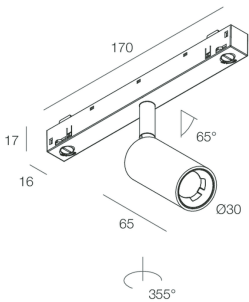

Novalux S.r.l. via Marzabotto, 2 40050 Funo di Argelato (BO) Italy
Tel: +39 051 860558 · Fax +39 051 6647859 · Mail: info@novalux.it · VAT number 00536541204 · novalux.com
Company subject to the management and coordination by SLV GmbH

This technical data sheet is owned by Novalux S.r.l., all rights reserved. Novalux S.r.l. reserves the right to make changes without prior notice.