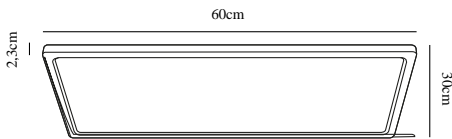

OJA 60X30 SMART | CEILING LIGHTING | WHITE

2110806101

nordlux®

Voltage (V): 230 Volt

IP degree if the fixture includes

two types of IP degree: IP54

Class (Class I, Class II, Class III):

Class 2 (Double isolated)

Lampholder type (eg, E27/E14, etc): LED Module

Parallel connection possible?:

True

Primary material: Plastic

Secondary material: Plastic

Color: White

Height (cm): 2.5

Width (cm): 30

Length (cm): 60

Projection (cm): 2.5

EAN: 5704924007422

TUN: 2160547

Item Number: 2110806101

Pcs Per Master Carton: 3

Sales Box Height (cm): 60.1

Sales Box Width(cm): 29.5

Sales Box Depth (cm): 2.8

Sales Box Volume m³ : 0.005

Net weight of the luminaire (kg): 1.4

Useful Lumen (lm): 2100

Color Temperature (K): 2700-6500

Ra-value : 80

Lifetime (h): 25000

Spread Angle (°) (beam angle of luminaire): 120

Candela (cd) (for directional lamp only): 0

Energy Class: F

• SMART use for dim, white or colour