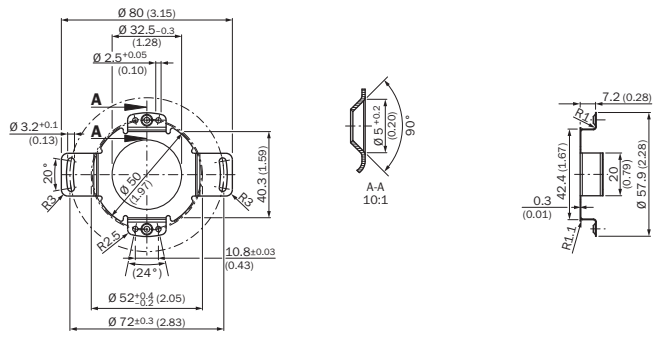

Dimensional drawing (Dimensions in mm (inch))