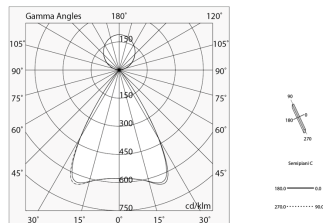

HERO B

108765.01

novalux
ITALIAN LIGHTING DESIGN SINCE 1948

Features

Use: Indoor
Type of installation: SUSPENDED
Emission: DIRECT/INDIRECT
Optics: MICRO OPTICS
Colour: WHITE
Dimming: DALI
Emergency: NO
L: 1428mm
A: 53mm
H: 92mm
Made in: ITALY
Warranty: 5 years
Weight: 5kg

Tech data

Luminaire input power: 69W
Luminaire luminous flux: 6468lm
Direct luminous flux: 3638lm
Indirect luminous flux: 2830lm
IP: 40
Insulation class: I
Supply voltage: 220-240V 50/60Hz
UGR: <19
SELV: Si

Source

Light source: LED
Source power: 61W
Colour temperature: 3000K
CRI: >90
Colour tolerance: 3 Step MacAdam
LED lifespan: 50000h L80 B20

Compliance

CEI EN 60598-1:2015 + A11:2009. IEC 60598-2:2015 2-1

Standards

Photobiological risk: RISK GROUP 0 Certified fixture in EXEMPT GROUP, in accordance with CEI EN 62471:2010-01, IEC TR 62778:2014.
CAM edilizia: The product complies with the requirements for public buildings, ministerial decree of 23rd June 2022 n.256.

[View more product info](#)

Novalux S.r.l. via Marzabotto, 2 40050 Funo di Argelato (BO) Italy
Tel: +39 051 860558 · Fax +39 051 6647859 · Mail: info@novalux.it · VAT number 00536541204 · novalux.com
Company subject to the management and coordination by SLV GmbH

This technical data sheet is owned by Novalux S.r.l., all rights reserved. Novalux S.r.l. reserves the right to make changes without prior notice.