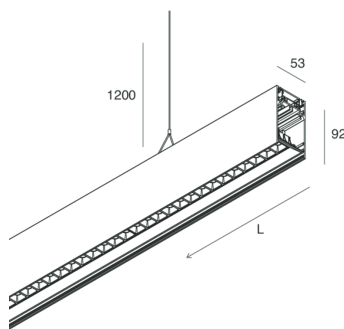

## Features

Use: Indoor  
Type of installation: SUSPENDED  
Emission: DIRECT/INDIRECT  
Optics: MICRO OPTICS  
Colour: WHITE  
Dimming: DALI  
Emergency: NO  
L: 1428mm  
A: 53mm  
H: 92mm  
Made in: ITALY  
Warranty: 5 years  
Weight: 5kg