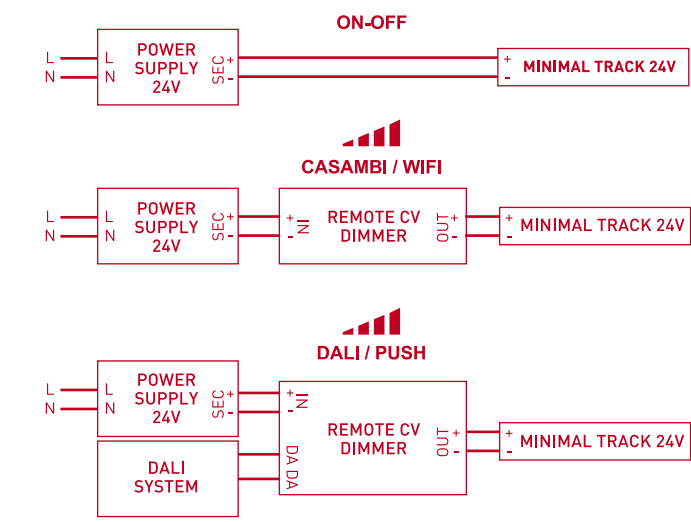

Minimal track 24V

CONNECTION BOX INSTALLATION

DROP VOLTAGE TABLE

POWER (W)	CABLE SECTION (mm ²)	CABLE LENGTH (m)			
		< 5	< 10	< 20	< 30
40	0,75	30	30	30	30
	1,5	30	30	30	30
60	0,75	30	30	20	10
	1,5	30	30	30	20
100	0,75	20	10	x	x
	1,5	20	20	10	x

! FOLLOW DRIVER'S CONNECTION DIAGRAM