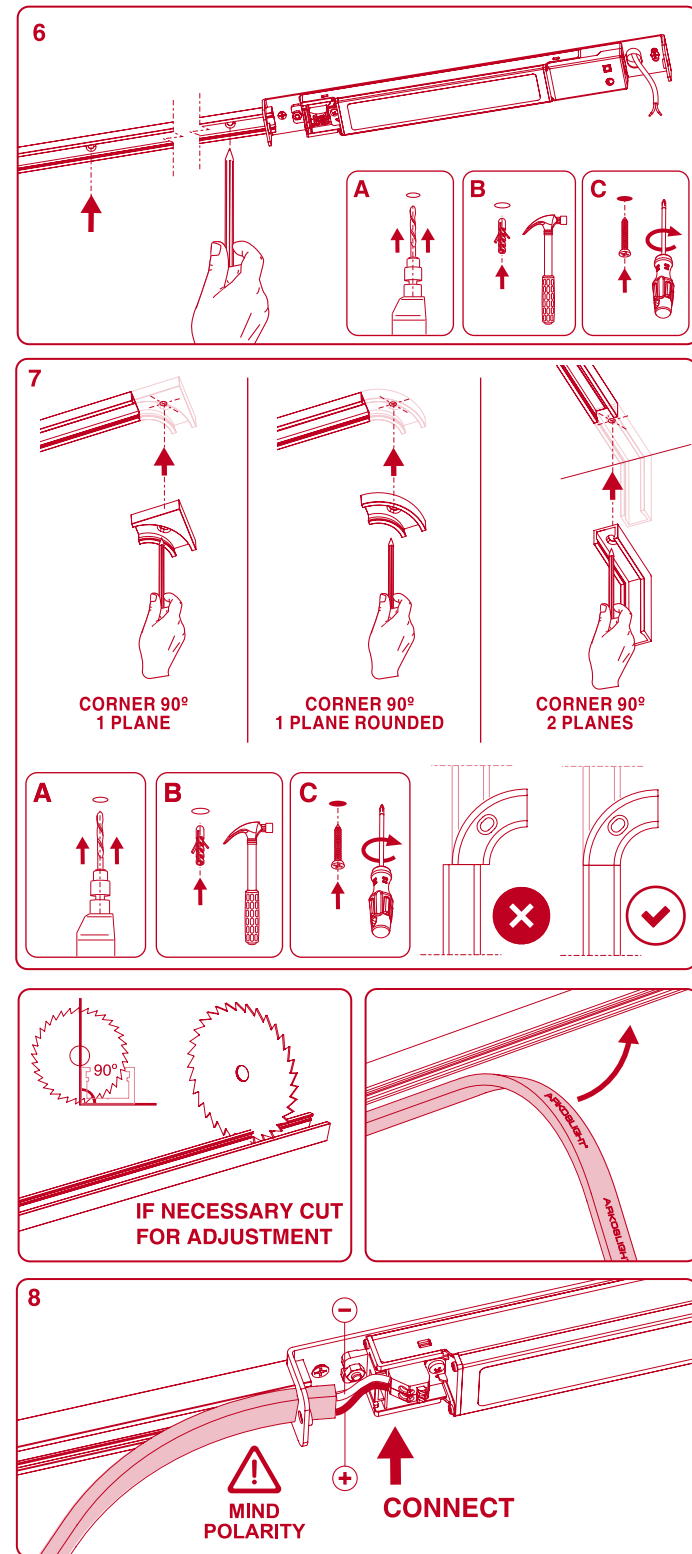

Minimal track 24V

CONNECTION BOX INSTALLATION

DROP VOLTAGE TABLE

POWER (W)	CABLE SECTION (mm ²)	CABLE LENGTH (m)			
		< 5	< 10	< 20	< 30
40	0,75	30	30	30	30
	1,5	30	30	30	30
60	0,75	30	30	20	10
	1,5	30	30	30	20
100	0,75	20	10	x	x
	1,5	20	20	10	x

! FOLLOW DRIVER'S CONNECTION DIAGRAM