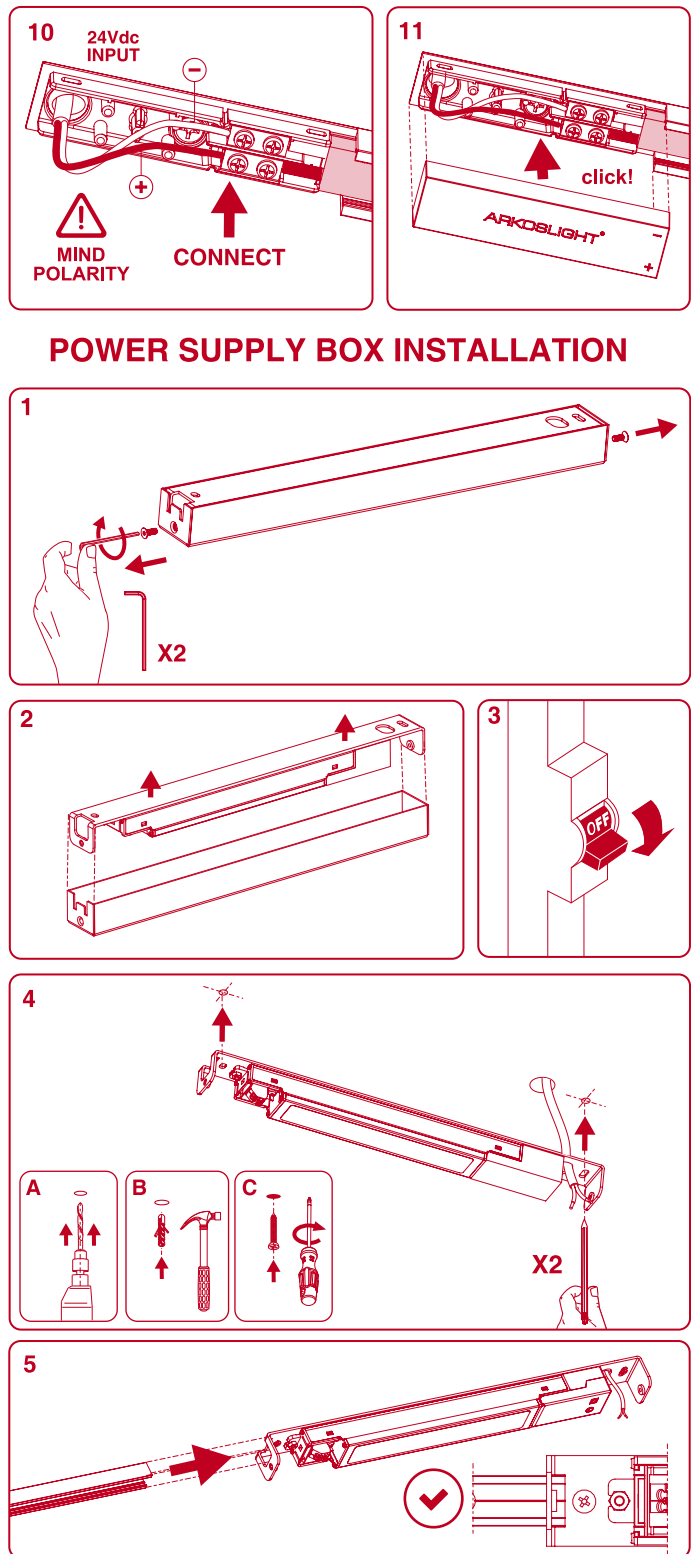

Minimal track 24V

CONNECTION BOX INSTALLATION

DROP VOLTAGE TABLE

POWER (W)	CABLE SECTION (mm ²)	CABLE LENGTH (m)			
		< 5	< 10	< 20	< 30
40	0,75	30	30	30	30
	1,5	30	30	30	30
60	0,75	30	30	20	10
	1,5	30	30	30	20
100	0,75	20	10	x	x
	1,5	20	20	10	x

! FOLLOW DRIVER'S CONNECTION DIAGRAM