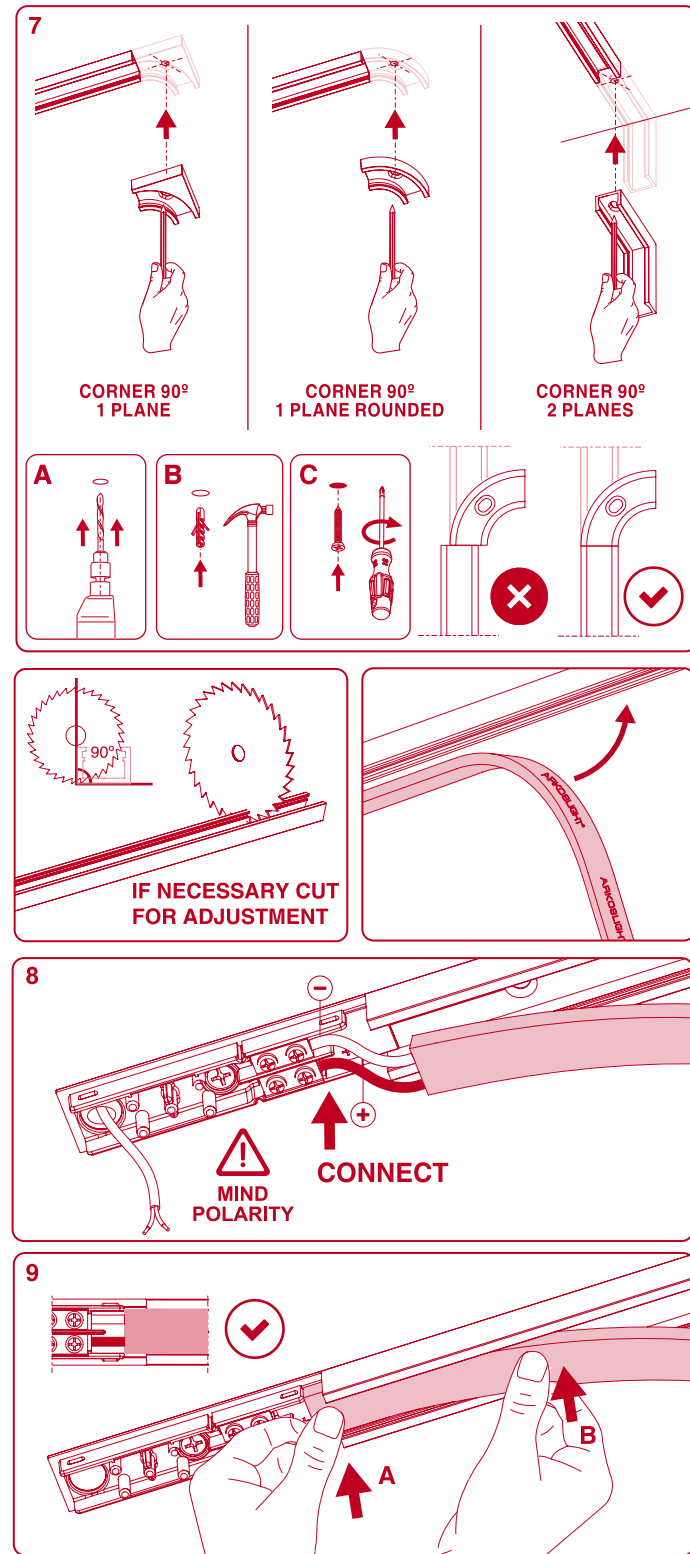

Minimal track 24V

CONNECTION BOX INSTALLATION

DROP VOLTAGE TABLE

POWER (W)	CABLE SECTION (mm ²)	CABLE LENGTH (m)			
		< 5	< 10	< 20	< 30
40	0,75	30	30	30	30
	1,5	30	30	30	30
60	0,75	30	30	20	10
	1,5	30	30	30	20
100	0,75	20	10	x	x
	1,5	20	20	10	x

! FOLLOW DRIVER'S CONNECTION DIAGRAM