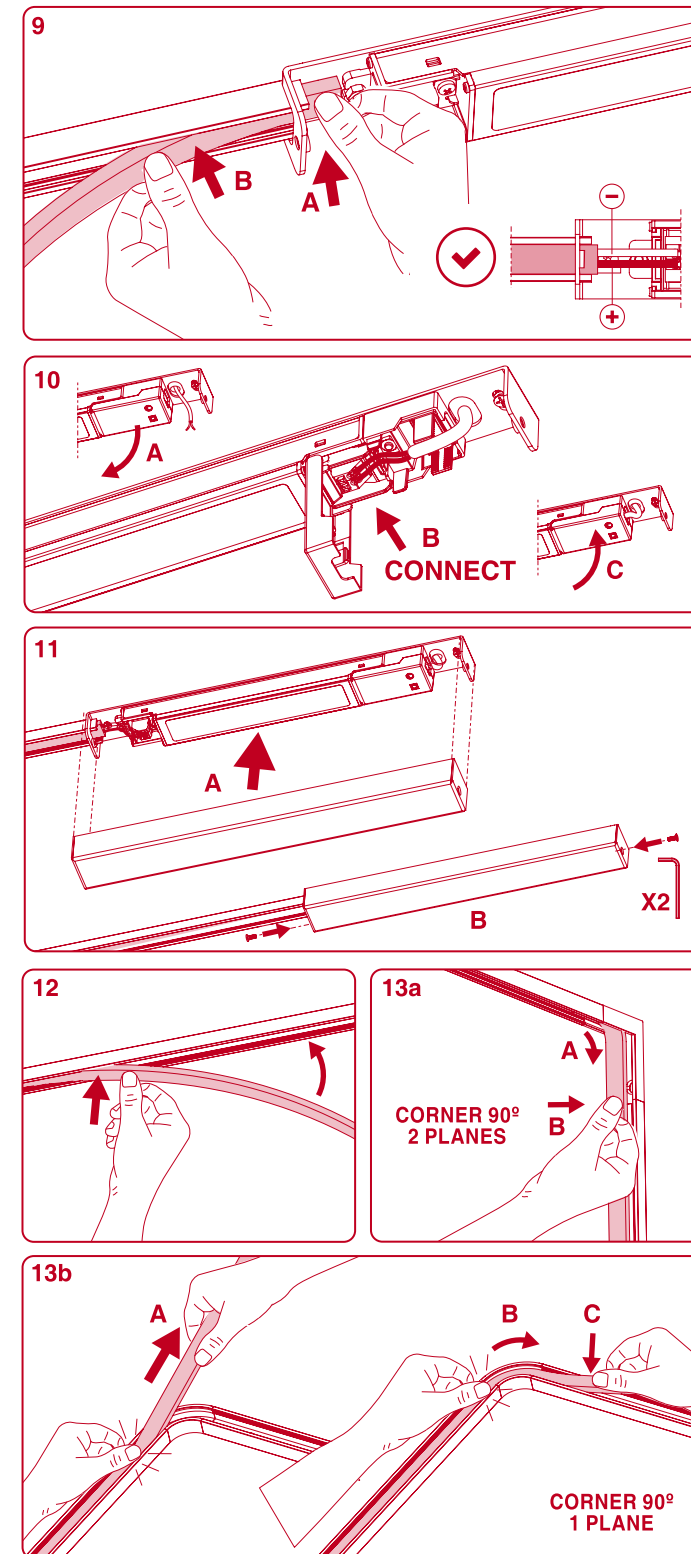

Minimal track 24V

CONNECTION BOX INSTALLATION

DROP VOLTAGE TABLE

POWER (W)	CABLE SECTION (mm ²)	CABLE LENGTH (m)			
		< 5	< 10	< 20	< 30
40	0,75	30	30	30	30
	1,5	30	30	30	30
60	0,75	30	30	20	10
	1,5	30	30	30	20
100	0,75	20	10	x	x
	1,5	20	20	10	x

! FOLLOW DRIVER'S CONNECTION DIAGRAM