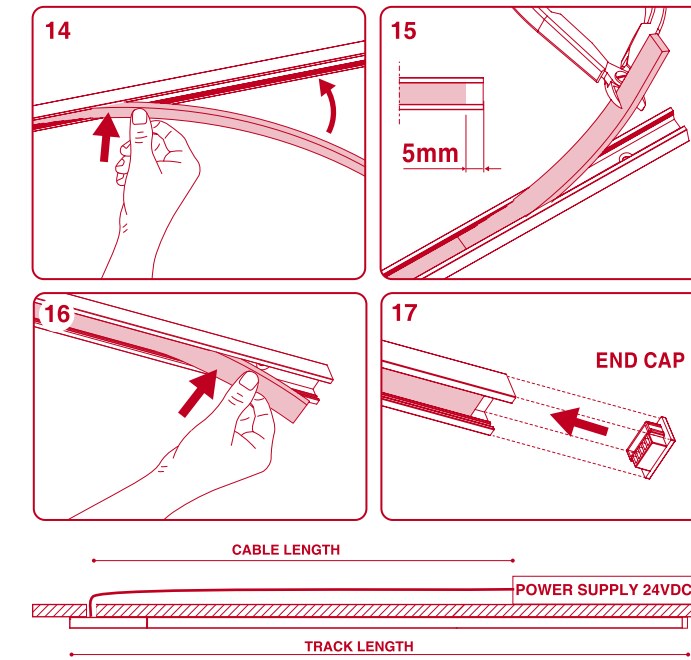

Minimal track 24V

CONNECTION BOX INSTALLATION

DROP VOLTAGE TABLE

POWER (W)	CABLE SECTION (mm ²)	CABLE LENGTH (m)			
		< 5	< 10	< 20	< 30
40	0,75	30	30	30	30
	1,5	30	30	30	30
60	0,75	30	30	20	10
	1,5	30	30	30	20
100	0,75	20	10	x	x
	1,5	20	20	10	x

! FOLLOW DRIVER'S CONNECTION DIAGRAM