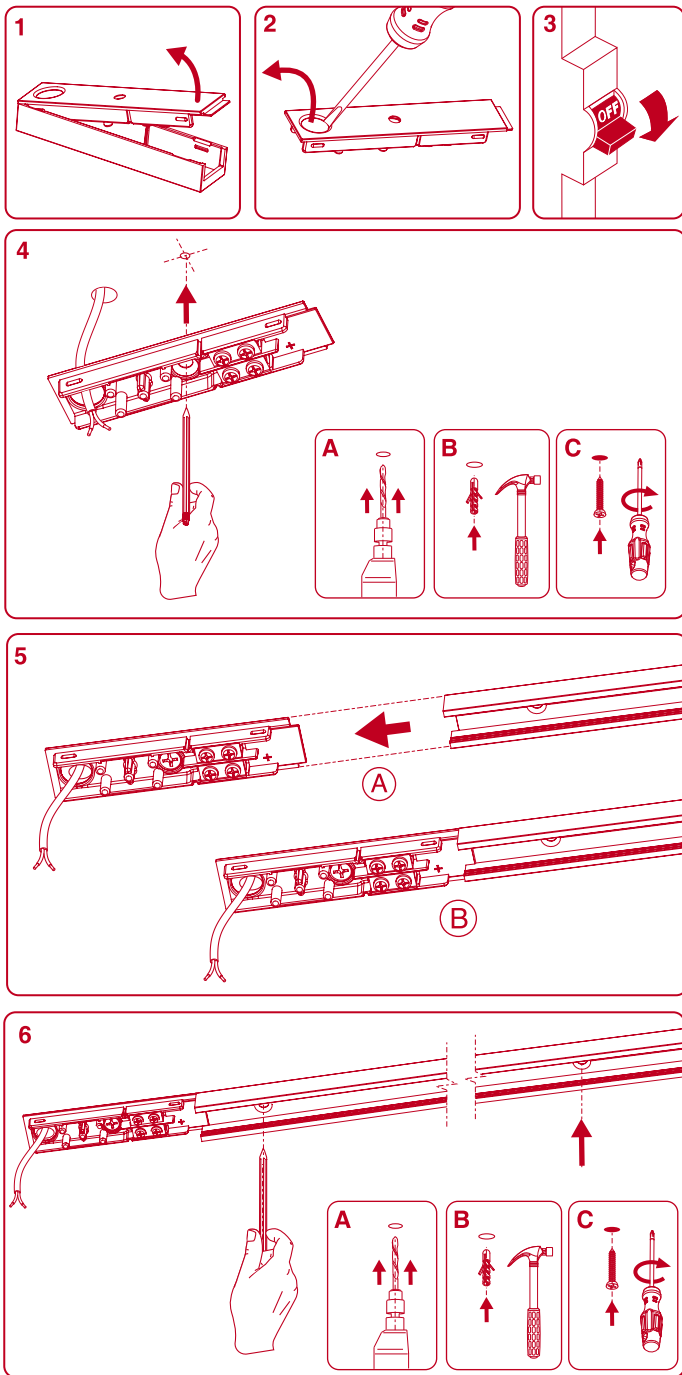

Minimal track 24V

CONNECTION BOX INSTALLATION

DROP VOLTAGE TABLE

POWER (W)	CABLE SECTION (mm ²)	CABLE LENGTH (m)			
		< 5	< 10	< 20	< 30
40	0,75	30	30	30	30
	1,5	30	30	30	30
60	0,75	30	30	20	10
	1,5	30	30	30	20
100	0,75	20	10	x	x
	1,5	20	20	10	x

! FOLLOW DRIVER'S CONNECTION DIAGRAM