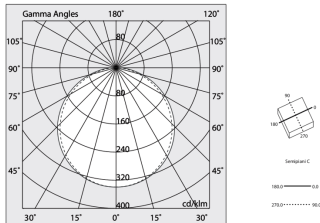

P-30 READY

103345.20

novalux
ITALIAN LIGHTING DESIGN SINCE 1948

Features

Use: Indoor
Type of installation: WALL, CEILING MOUNTED
Emission: DIRECT
Optics: OPAL
Colour: CAFFE
Dimming: ON/OFF
Emergency: NO
L: 1630mm
A: 830mm
H: 31mm
Made in: ITALY
Warranty: 5 years
Weight: 8kg