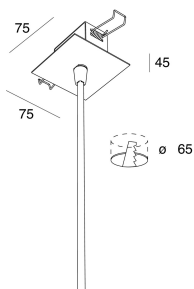

P-30 READY

103345.20

novalux
ITALIAN LIGHTING DESIGN SINCE 1948

MOUNTING ACCESSORIES

P-30: ROSONE CARTON. ALIM L=1200 3P BIA

103319.01