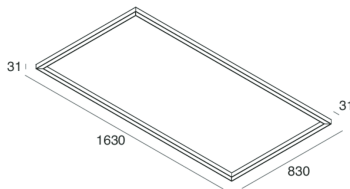

P-30 READY

103345.20

novalux
ITALIAN LIGHTING DESIGN SINCE 1948

Features

Use: Indoor
Type of installation: WALL, CEILING MOUNTED
Emission: DIRECT
Optics: OPAL
Colour: CAFFE
Dimming: ON/OFF
Emergency: NO
L: 1630mm
A: 830mm
H: 31mm
Made in: ITALY
Warranty: 5 years
Weight: 8kg