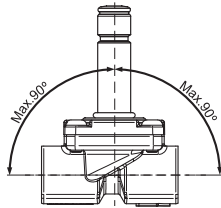

Installation guide Solenoid valve Type EV225B

032R9281

032R9281

1

2

3

4

5