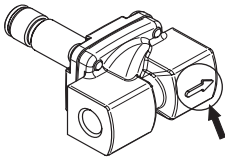

Installation guide Solenoid valve Type EV225B

032R9281

032R9281

1

2

3

4

5