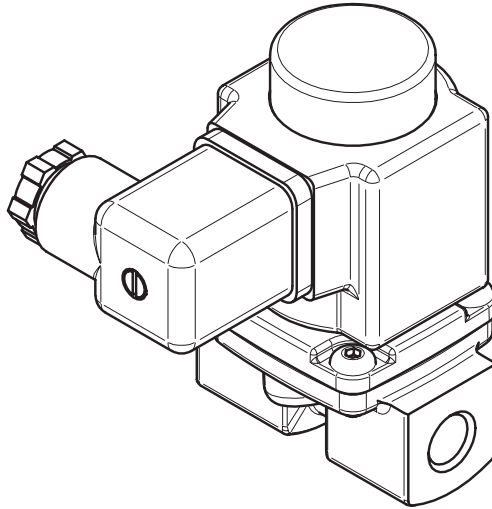

Installation guide Solenoid valve Type EV225B

032R9281

032R9281

1

2

3

4

5