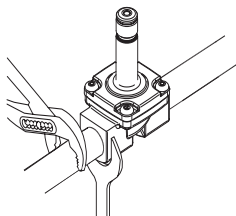

Installation guide Solenoid valve Type EV225B

032R9281

032R9281

1

2

3

4

5