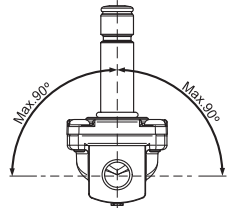

Installation guide Solenoid valve Type EV225B

032R9281

032R9281

1

2

3

4

5