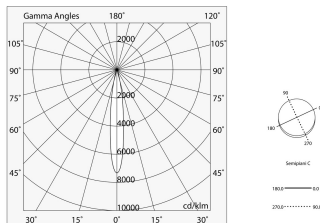

Novalux S.r.l. via Marzabotto, 2 40050 Funo di Argelato (BO) Italy
Tel: +39 051 860558 · Fax +39 051 6647859 · Mail: info@novalux.it · VAT number 00536541204 · novalux.com
Company subject to the management and coordination by SLV GmbH

This technical data sheet is owned by Novalux S.r.l., all rights reserved. Novalux S.r.l. reserves the right to make changes without prior notice.