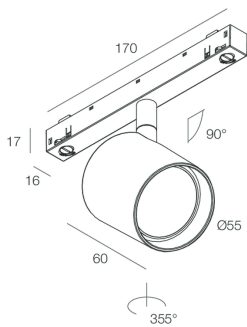

Novalux S.r.l. via Marzabotto, 2 40050 Funo di Argelato (BO) Italy
Tel: +39 051 860558 · Fax +39 051 6647859 · Mail: info@novalux.it · VAT number 00536541204 · novalux.com
Company subject to the management and coordination by SLV GmbH

This technical data sheet is owned by Novalux S.r.l., all rights reserved. Novalux S.r.l. reserves the right to make changes without prior notice.