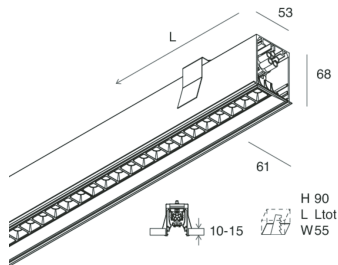

HERO C

108847.01H

novalux
ITALIAN LIGHTING DESIGN SINCE 1948

MADE IN
ITALY

Features

Use: Indoor
Type of installation: RECESSED INTO PLASTERBOARD
Emission: DIRECT
Optics: MICRO OPTICS
Colour: WHITE
Dimming: PUSH, DALI
Emergency: NO
L: 868mm
A: 61mm
H: 68mm
Made in: ITALY
Warranty: 5 years