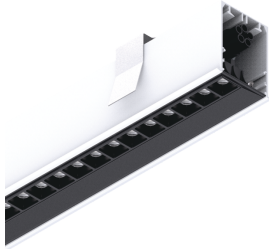

HERO C

108847.01H

novalux
ITALIAN LIGHTING DESIGN SINCE 1948

MADE IN
ITALY

Features

Use: Indoor
Type of installation: RECESSED INTO PLASTERBOARD
Emission: DIRECT
Optics: MICRO OPTICS
Colour: WHITE
Dimming: PUSH, DALI
Emergency: NO
L: 868mm
A: 61mm
H: 68mm
Made in: ITALY
Warranty: 5 years