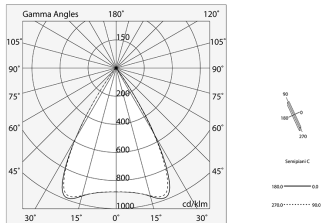

HERO C

108847.01H

novalux
ITALIAN LIGHTING DESIGN SINCE 1948

MADE IN
ITALY

Features

Use: Indoor
Type of installation: RECESSED INTO PLASTERBOARD
Emission: DIRECT
Optics: MICRO OPTICS
Colour: WHITE
Dimming: PUSH, DALI
Emergency: NO
L: 868mm
A: 61mm
H: 68mm
Made in: ITALY
Warranty: 5 years