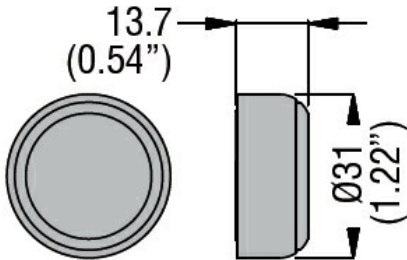

Product designation	Rubber boot for flush button LPC B1/BL1/R1..
Product type designation	LPXAU137
<b>General characteristics</b>	
Colour	Transparent
<b>Mechanical features</b>	
Weight	g 6
<b>Dimensions</b>	