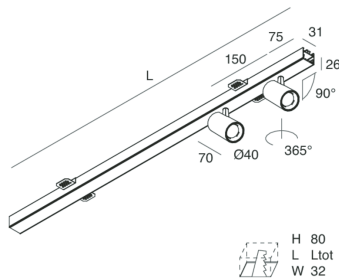

Novalux S.r.l. via Marzabotto, 2 40050 Funo di Argelato (BO) Italy
Tel: +39 051 860558 · Fax +39 051 6647859 · Mail: info@novalux.it · VAT number 00536541204 · novalux.com
Company subject to the management and coordination by SLV GmbH

This technical data sheet is owned by Novalux S.r.l., all rights reserved. Novalux S.r.l. reserves the right to make changes without prior notice.