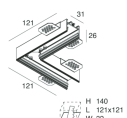

This technical data sheet is owned by Novalux S.r.l., all rights reserved. Novalux S.r.l. reserves the right to make changes without prior notice.

P-30 PCB

105870.01

novalux
ITALIAN LIGHTING DESIGN SINCE 1948

COMPLETION ACCESSORIES

P-30: COPPIA TESTATE STRIP/INCASSO BIA

103316.01

P-30: ANGOLO L INCASSO BIANCO

103328.01

P-30: COVER ANGOLO L BIANCO

103329.01

P-30: ANGOLO T INCASSO BIANCO