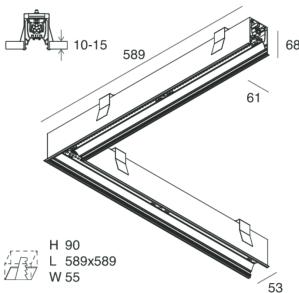

Novalux S.r.l. via Marzabotto, 2 40050 Funo di Argelato (BO) Italy
Tel: +39 051 860558 · Fax +39 051 6647859 · Mail: info@novalux.it · VAT number 00536541204 · novalux.com
Company subject to the management and coordination by SLV GmbH

This technical data sheet is owned by Novalux S.r.l., all rights reserved. Novalux S.r.l. reserves the right to make changes without prior notice.
Last update: 21/3/2024, 17:34:12