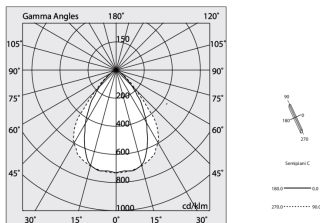

Novalux S.r.l. via Marzabotto, 2 40050 Funo di Argelato (BO) Italy
Tel: +39 051 860558 · Fax +39 051 6647859 · Mail: info@novalux.it · VAT number 00536541204 · novalux.com
Company subject to the management and coordination by SLV GmbH

This technical data sheet is owned by Novalux S.r.l., all rights reserved. Novalux S.r.l. reserves the right to make changes without prior notice.
Last update: 21/3/2024, 17:34:12