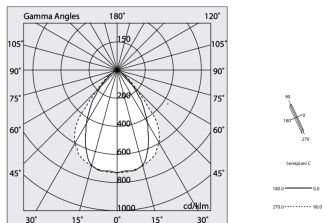

HERO C

108815.01 + 108917.99

novalux
ITALIAN LIGHTING DESIGN SINCE 1948

Features

Use: Indoor
Type of installation: RECESSED INTO PLASTERBOARD
Emission: DIRECT
Optics: MICROPRISMATIZED
Colour: WHITE
Dimming: ON/OFF
Emergency: NO
L: 589x589mm
A: 61mm
H: 68mm
Made in: ITALY
Warranty: 5 years
Weight: 2.1kg

Tech data

Luminaire input power: 28.5W
Luminaire luminous flux: 2355lm
IP: 40
Insulation class: I
Supply voltage: 220-240V 50/60Hz
UGR: <19
SELV: Si

Source

Light source: LED
Source power: 24W
Colour temperature: 4000K
CRI: >90
Colour tolerance: 3 Step MacAdam
LED lifespan: 50000h L80 B20