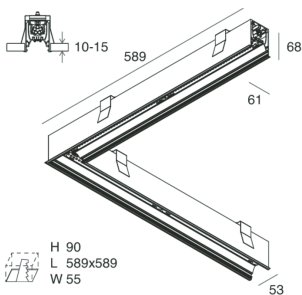

HERO C

108815.01 + 108917.99

novalux
ITALIAN LIGHTING DESIGN SINCE 1948

Features

Use: Indoor
Type of installation: RECESSED INTO PLASTERBOARD
Emission: DIRECT
Optics: MICROPRISMATIZED
Colour: WHITE
Dimming: ON/OFF
Emergency: NO
L: 589x589mm
A: 61mm
H: 68mm
Made in: ITALY
Warranty: 5 years
Weight: 2.1kg