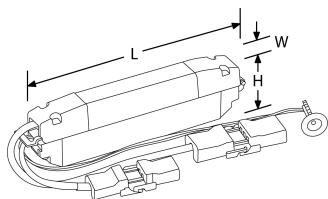

Description:

Kit Emergency autonomie 3 heures

Pack alimentation d'urgence maintenue autonomie 3 heures

Code

AU-DLEMB2B

Type produit

Emergency

Schéma

Courbe polaire

Couleur