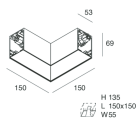

HERO: MOD.CIECO ANG.DX 150 BIA

108678.01