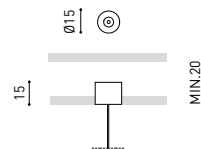

FASTENING
STEEL CABLE TRIMLESS*
A023-00-05- | W | N |