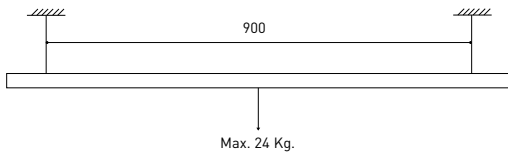

48V SYSTEM TRACK 48V

DROP VOLTAGE TABLE

POWER (W)	CABLE SECTION (mm²)	CABLE LENGTH (m)			
		5	10	20	30
100	0,75	50	50	X	X
	1,5	50	50	40	25
150	0,75	40	15	X	X
	1,5	50	40	20	X

	P	V	D
CONSTANT VOLTAGE LED POWER SUPPLY 0434-01-61*	100W	48V	298 x 16 x 19 mm
0434-01-62	150W	48V	350 x 30 x 18 mm

220 V -
240

*To be installed inside the track.