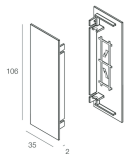

[View more product info](#)

RECTA

111424.21

novalux
ITALIAN LIGHTING DESIGN SINCE 1948

COMPLETION ACCESSORIES

RECTA: COPPIA TESTATE CP

111428.21

Novalux S.r.l. via Marzabotto, 2 40050 Funo di Argelato (BO) Italy
Tel: +39 051 860558 · Fax +39 051 6647859 · Mail: info@novalux.it · VAT number 00536541204 · novalux.com
Company subject to the management and coordination by SLV GmbH