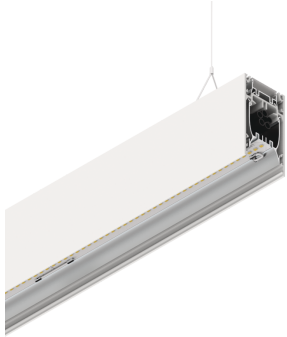

HERO B

108775.01H

novalux
ITALIAN LIGHTING DESIGN SINCE 1948

Features

Use: Indoor
Type of installation: SUSPENDED
Emission: DIRECT/INDIRECT
Colour: WHITE
Dimming: PUSH
Emergency: NO
L: 2520mm
A: 53mm
H: 92mm
Made in: ITALY
Warranty: 5 years
Weight: 9kg

Tech data

Luminaire input power: 120.6W
Indirect luminous flux: 5533lm
IP: 40
Insulation class: I
Supply voltage: 220-240V 50/60Hz
SELV: Si

Source

Light source: LED
Source power: 103W
Colour temperature: 2700K
CRI: >90
Colour tolerance: 3 Step MacAdam
LED lifespan: 50000h L80 B20