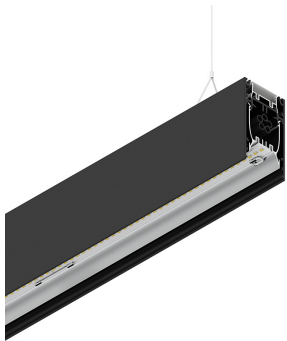

## Features

Use: Indoor  
Type of installation: SUSPENDED  
Emission: DIRECT/INDIRECT  
Optics: OPAL  
Colour: BLACK  
Dimming: DALI  
Emergency: NO  
L: 1120mm  
A: 53mm  
H: 92mm  
Made in: ITALY  
Warranty: 5 years  
Weight: 4kg