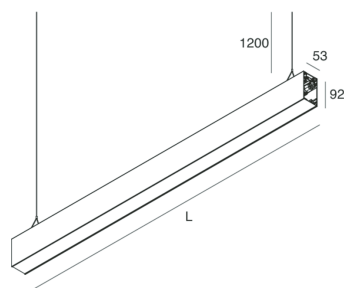

## Features

Use: Indoor  
Type of installation: SUSPENDED  
Emission: INDIRECT  
Optics: OPAL  
Colour: CAFFE  
Dimming: ON/OFF  
Emergency: NO  
L: 1120mm  
A: 53mm  
H: 92mm  
Made in: ITALY  
Warranty: 5 years  
Weight: 4kg