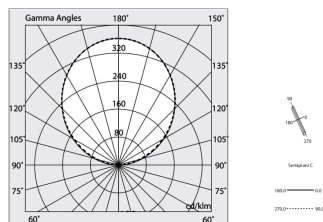

## Features

Use: Indoor  
Type of installation: SUSPENDED  
Emission: INDIRECT  
Optics: OPAL  
Colour: CAFFE  
Dimming: ON/OFF  
Emergency: NO  
L: 1120mm  
A: 53mm  
H: 92mm  
Made in: ITALY  
Warranty: 5 years  
Weight: 4kg