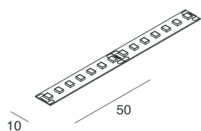

STRIP LED

100945.99

novalux
ITALIAN LIGHTING DESIGN SINCE 1948

Features

Use: Indoor
Dimming: WITH ACCESSORY
Emergency: WITH ACCESSORY
L: 5000mm
A: 10mm
Warranty: 5 years
Weight: 0.15kg

Tech data

Luminous flux in emergency: L min = 40 L max = 170 - 1h: 17% / 3h: 7%
IP: 20
Insulation class: III
Supply voltage: 24 Vdc
Energy efficiency class: E
SELV: No

Source

Light source: LED
Source power: 14.4W/m
Source luminous flux: 1892lm
Colour temperature: 3000K
CRI: >80
LED lifespan: 30000h L70 B20

Compliance

CEI EN 60598-1:2015 + A11:2009. IEC 60598-2:2015 2-1

Standards

Photobiological risk: RISK GROUP 1 Certified fixture in RISK GROUP 1 (Low Risk)-The fixture does not pose a hazard due to normal behavioral limitations on exposure - in accordance with CEI EN 62471:2010-01, IEC TR 62778:2014.

[View more product info](#)

Novalux S.r.l. via Marzabotto, 2 40050 Funo di Argelato (BO) Italy
Tel: +39 051 860558 · Fax +39 051 6647859 · Mail: info@novalux.it · VAT number 00536541204 · novalux.com
Company subject to the management and coordination by SLV GmbH

This technical data sheet is owned by Novalux S.r.l., all rights reserved. Novalux S.r.l. reserves the right to make changes without prior notice.