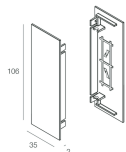

RECTA

111421.20

novalux
ITALIAN LIGHTING DESIGN SINCE 1948

COMPLETION ACCESSORIES

RECTA: COPPIA TESTATE CF

111428.20