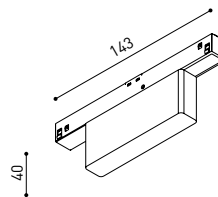

TRACK 48V Central Connector

A338-00-02- | W | N |

TRACK 48V Wireless Control

0434-01-31- | W | N | Casambi/AAG Stucchi App

TRACK 48V Cover Gap 1m

A338-00-30- | N |

COLOUR | N ■ RAL 9005 | W □ RAL 9016 | NT ■ RAL 9005 | WT □ RAL 9016 |