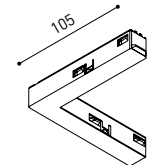

		P	V	D
CONSTANT VOLTAGE LED POWER SUPPLY	0434-01-61*	100W	48V	298 x 16 x 19 mm
	0434-01-62	150W	48V	350 x 30 x 18 mm

220 V ~
240

*To be installed inside the track.

DROP VOLTAGE TABLE

POWER (W)	CABLE SECTION (mm ²)	CABLE LENGTH (m)			
		5	10	20	30
100	0,75	50	50	X	X
	1,5	50	50	40	25
150	0,75	40	15	X	X
	1,5	50	40	20	X

ALL 48V TRACK

TRACK 48V Live-End Connector

A338-00-01- | W | N |

TRACK 48V Corner Connector

A338-00-12- | W | N |

TRACK 48V Corner 90° Connector One Plane

A338-00-24- | W | N |

*Not suitable for trimless version