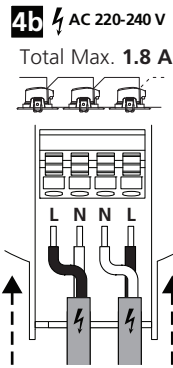

START Spot 3CCT IP44

START Spot 3CCT IP65

10A C-type	16A C-type
(pcs)	(pcs)
60	100