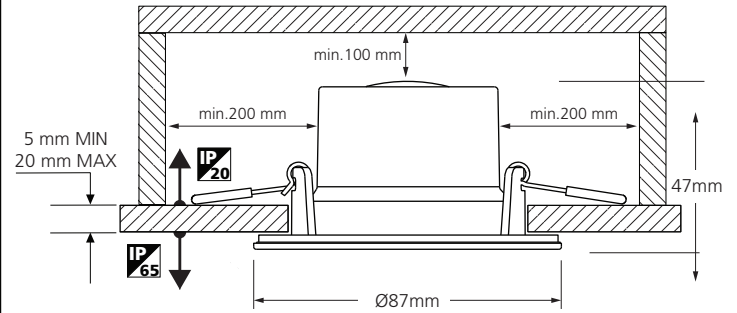

START Spot 3CCT IP44

START Spot 3CCT IP65

10A C-type	16A C-type
(pcs)	(pcs)
60	100