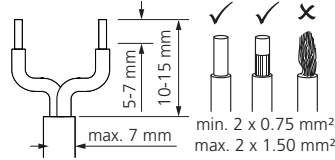

START Spot 3CCT IP44

START Spot 3CCT IP65

10A C-type	16A C-type
(pcs)	(pcs)
60	100