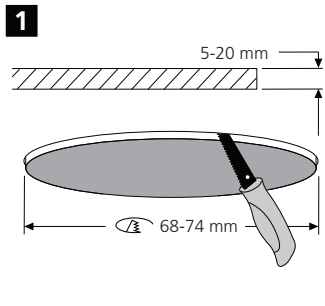

START Spot 3CCT IP44

START Spot 3CCT IP65

10A C-type	16A C-type
(pcs)	(pcs)
60	100