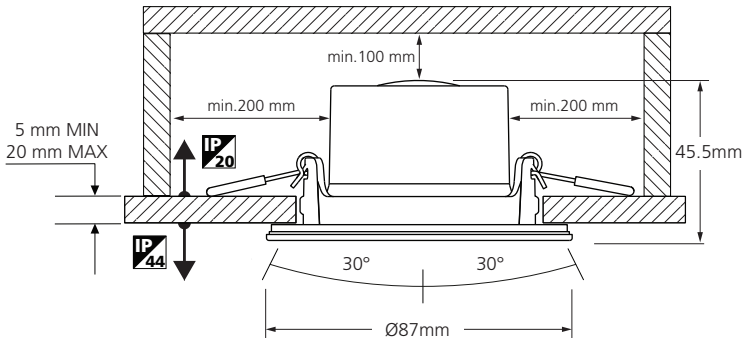

START Spot 3CCT IP44

START Spot 3CCT IP65

10A C-type	16A C-type
(pcs)	(pcs)
60	100