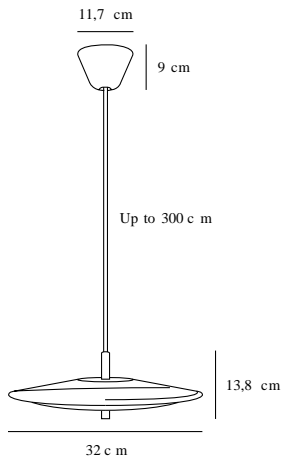

BLANCHE 32 | PENDANTS/SUSPENDED LIGHTING | BRASS

2120753035

Voltage (V): 230 Volt
IP degree if the fixture includes two types of IP degree: IP20
Class (Class I, Class II, Class III): Class 2 (Double isolated)
Lampholder type (eg, E27/E14, etc): LED Module
Dimmerable: True

Primary material: Metal
Secondary material: Plastic
Color of the cable: White
Length of the cable (cm): 300
Is the cable replaceable: False

Color: Brass
Height (cm): 13.8
Width (cm): 31.7
Shade Diameter (cm): 31.7
Length (cm): 31.7
EAN: 5704924004216
Item Number: 2120753035
Pcs Per Master Carton: 2

Useful Lumen (lm): 1080
Color Temperature (K): 2700
Ra-value : 80
Lifetime (h): 25000
Spread Angle (°) (beam angle of luminaire): 0
Candela (cd) (for directional lamp only): 0

• Elegant brushed brass details