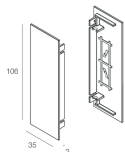

RECTA

111407.01

novalux
ITALIAN LIGHTING DESIGN SINCE 1948

COMPLETION ACCESSORIES

RECTA: COPPIA TESTATE BI

111428.01