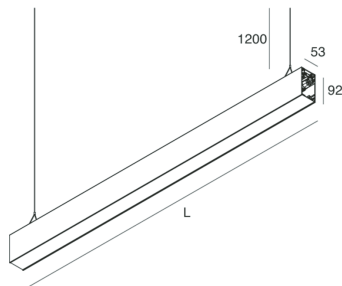

HERO B

1087B9.21H

novalux
ITALIAN LIGHTING DESIGN SINCE 1948

Features

Use: Indoor
Type of installation: SUSPENDED
Emission: INDIRECT
Optics: OPAL
Colour: CAPPUCCINO
Dimming: PUSH
Emergency: NO
L: 1120mm
A: 53mm
H: 92mm
Made in: ITALY
Warranty: 5 years
Weight: 4kg

Tech data

Luminaire input power: 20W
Luminaire luminous flux: 2076lm
IP: 40
Insulation class: I
Supply voltage: 220-240V 50/60Hz
SELV: Si

Source

Light source: LED
Source power: 18W
Colour temperature: 2700K
CRI: >90
Colour tolerance: 3 Step MacAdam
LED lifespan: 50000h L80 B20