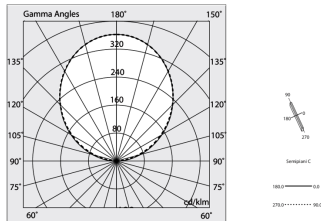

HERO B

1087B9.21H

novalux
ITALIAN LIGHTING DESIGN SINCE 1948

Features

Use: Indoor
Type of installation: SUSPENDED
Emission: INDIRECT
Optics: OPAL
Colour: CAPPUCCINO
Dimming: PUSH
Emergency: NO
L: 1120mm
A: 53mm
H: 92mm
Made in: ITALY
Warranty: 5 years
Weight: 4kg

Tech data

Luminaire input power: 20W
Luminaire luminous flux: 2076lm
IP: 40
Insulation class: I
Supply voltage: 220-240V 50/60Hz
SELV: Si

Source

Light source: LED
Source power: 18W
Colour temperature: 2700K
CRI: >90
Colour tolerance: 3 Step MacAdam
LED lifespan: 50000h L80 B20