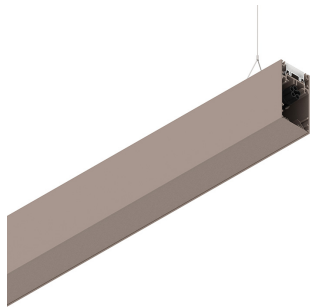

HERO B

1087B9.21H

novalux
ITALIAN LIGHTING DESIGN SINCE 1948

Features

Use: Indoor
Type of installation: SUSPENDED
Emission: INDIRECT
Optics: OPAL
Colour: CAPPUCCINO
Dimming: PUSH
Emergency: NO
L: 1120mm
A: 53mm
H: 92mm
Made in: ITALY
Warranty: 5 years
Weight: 4kg