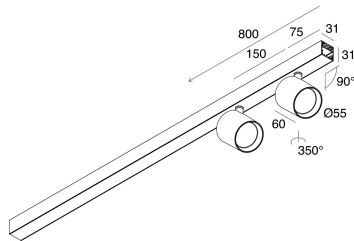

P-30 PCB

105811.02

novalux
ITALIAN LIGHTING DESIGN SINCE 1948

Features

Use: Indoor
Type of installation: SUSPENDED, CEILING MOUNTED
Emission: ADJUSTABLE
Optics: SPOT
Beam: 14°
Colour: BLACK
Dimming: ON/OFF
Emergency: NO
L: 800mm
A: 31mm
H: 31mm
Made in: ITALY
Warranty: 5 years
Weight: 1.57kg