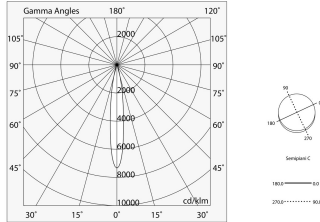

P-30 PCB

105811.02

novalux
ITALIAN LIGHTING DESIGN SINCE 1948

Features

Use: Indoor
Type of installation: SUSPENDED, CEILING MOUNTED
Emission: ADJUSTABLE
Optics: SPOT
Beam: 14°
Colour: BLACK
Dimming: ON/OFF
Emergency: NO
L: 800mm
A: 31mm
H: 31mm
Made in: ITALY
Warranty: 5 years
Weight: 1.57kg