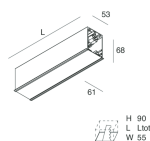

HERO C

108832.01H + 108902.99

novalux
ITALIAN LIGHTING DESIGN SINCE 1948

COMPLETION ACCESSORIES

HERO C: MOD.CIECO 250 BIA

108852.01