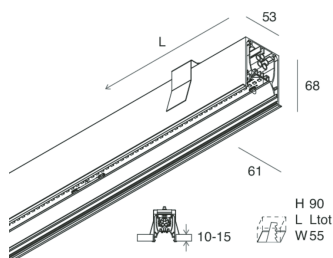

HERO C

108832.01H + 108902.99

novalux
ITALIAN LIGHTING DESIGN SINCE 1948

Features

Use: Indoor
Type of installation: RECESSED INTO PLASTERBOARD
Emission: DIRECT
Optics: OPAL
Colour: WHITE
Dimming: PUSH, DALI
Emergency: NO
L: 1400mm
A: 61mm
H: 68mm
Made in: ITALY
Warranty: 5 years
Weight: 3.5kg