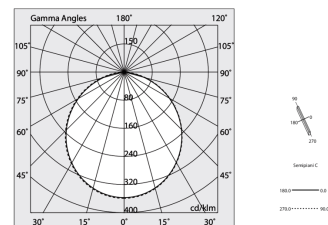

HERO C

108832.01H + 108902.99

novalux
ITALIAN LIGHTING DESIGN SINCE 1948

Features

Use: Indoor
Type of installation: RECESSED INTO PLASTERBOARD
Emission: DIRECT
Optics: OPAL
Colour: WHITE
Dimming: PUSH, DALI
Emergency: NO
L: 1400mm
A: 61mm
H: 68mm
Made in: ITALY
Warranty: 5 years
Weight: 3.5kg

Tech data

Luminaire input power: 34.4W
Luminaire luminous flux: 2427lm
IP: 40
Insulation class: I
Supply voltage: 220-240V 50/60Hz
SELV: Si

Source

Light source: LED
Source power: 30W
Colour temperature: 3000K
CRI: >90
Colour tolerance: 3 Step MacAdam
LED lifespan: 50000h L80 B20