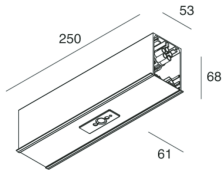

Novalux S.r.l. via Marzabotto, 2 40050 Funo di Argelato (BO) Italy
Tel: +39 051 860558 · Fax +39 051 6647859 · Mail: info@novalux.it · VAT number 00536541204 · novalux.com
Company subject to the management and coordination by SLV GmbH

This technical data sheet is owned by Novalux S.r.l., all rights reserved. Novalux S.r.l. reserves the right to make changes without prior notice.