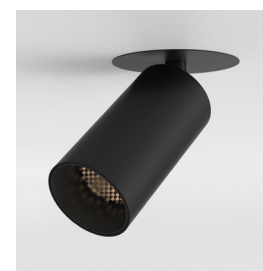

# CAN 50 RECESSED

astro

## LAMP

LIGHT SOURCE:	COB LED
WATTAGE:	8.2W
LAMP INCLUDED:	Yes (Integral)
MAXIMUM LAMP LENGTH (mm):	-
LUMINOUS FLUX (lm):	544
COLOUR TEMP (K):	3000
CRI (Ra):	90
MACADAM ELLIPSE:	3-Step
TILT ADJUSTABLE ANGLE (°):	90
ROTATION ADJUSTABLE ANGLE (°):	330
LIFETIME (hrs):	50000
BEAM ANGLE (°):	30

## ADDITIONAL INFORMATION:

SHADE INCLUDED:	-
SHADE/DIFFUSER MATERIAL:	-
SHADE/DIFFUSER FINISH	-
F MARK:	Suitable for mounting on flammable materials

CODE: 1396028  
FINISH: MATT WHITE

CODE: 1396029  
FINISH: MATT BLACK