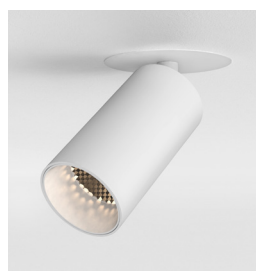

# CAN 50 RECESSED

astro

## LAMP

LIGHT SOURCE:	COB LED
WATTAGE:	8.2W
LAMP INCLUDED:	Yes (Integral)
MAXIMUM LAMP LENGTH (mm):	-
LUMINOUS FLUX (lm):	544
COLOUR TEMP (K):	3000
CRI (Ra):	90
MACADAM ELLIPSE:	3-Step
TILT ADJUSTABLE ANGLE (°):	90
ROTATION ADJUSTABLE ANGLE (°):	330
LIFETIME (hrs):	50000
BEAM ANGLE (°):	30

## ADDITIONAL INFORMATION:

SHADE INCLUDED:	-
SHADE/DIFFUSER MATERIAL:	-
SHADE/DIFFUSER FINISH	-
F MARK:	Suitable for mounting on flammable materials

CODE: 1396028  
FINISH: MATT WHITE

CODE: 1396029  
FINISH: MATT BLACK