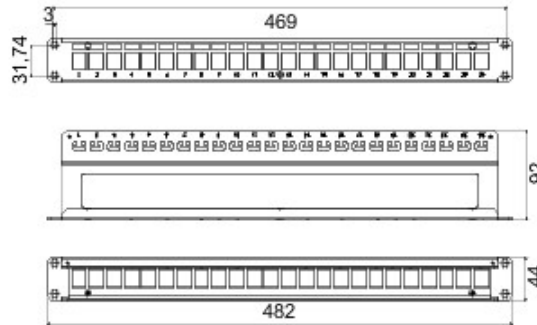

A complete system for the connection and distribution of LAN networks in the residential and tertiary sector. The range includes solutions for optical fibre, wall cabinets, floor-standing cabinets and products for copper wiring.

The Data Center cabinets come with a wide choice of configurations and various depths (up to 1000mm) to meet every application need.

Made of top quality materials (static full-load capacity up to 1000kg), these products guarantee easy wiring (thanks to the notable internal space) and can be completely customised with removable and reversible front doors.

Catégorie	19" empty patch panel	Caractéristiques	Suitable for 24 UTP/FTP RJ45 sockets
Compatibilité	Keystone Jack	Matière	Acier
Finition	Wrinkle	Couleur	Noir RAL 9005
Unité de câblage	1U	Electrocod	3752

DIMENSIONS

NORMES ET HOMOLOGATIONS

GEWISS S.A.S. 1, Rue du Rio Salado 91940
Les Ulis Cedex
Tel : +33 1 64 86 80 80

www.gewiss.com
www.gewiss@gewiss.fr
Dernière mise à jour 15/01/2020

Les caractéristiques, dimensions, dessins et images sont communiqués à titre purement informatif et peuvent faire l'objet de modification sans aucun préavis