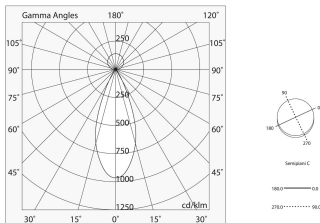

FORTY8 TRACK

108529.02

novalux
ITALIAN LIGHTING DESIGN SINCE 1948

Features

Use: Indoor
Type of installation: TRACK
Emission: DIRECT/INDIRECT
Optics: OPAL, SPOT
Beam: 35°
Colour: BLACK
Dimming: DALI
Emergency: NO
ø: Ø80
Warranty: 5 years
Weight: 0.42kg

Tech data

Luminaire input power: 8W
Direct luminous flux: 230lm
Indirect luminous flux: 297lm
IP: 20
Insulation class: III
Supply voltage: 48 Vdc
SELV: Si

Source

Light source: LED
Source power: 6W
Colour temperature: 2700K
CRI: >90
Colour tolerance: 3 Step MacAdam
LED lifespan: 30000h L70 B20

Compliance

CEI EN 60598-1:2015 + A11:2009. IEC 60598-2:2015 2-1

Standards

Photobiological risk: RISK GROUP 1 Certified fixture in RISK GROUP 1 (Low Risk)-The fixture does not pose a hazard due to normal behavioral limitations on exposure - in accordance with CEI EN 62471:2010-01, IEC TR 62778:2014.

[View more product info](#)

Novalux S.r.l. via Marzabotto, 2 40050 Funo di Argelato (BO) Italy
Tel: +39 051 860558 · Fax +39 051 6647859 · Mail: info@novalux.it · VAT number 00536541204 · novalux.com
Company subject to the management and coordination by SLV GmbH

This technical data sheet is owned by Novalux S.r.l., all rights reserved. Novalux S.r.l. reserves the right to make changes without prior notice.