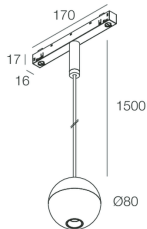

Novalux S.r.l. via Marzabotto, 2 40050 Funo di Argelato (BO) Italy
Tel: +39 051 860558 · Fax +39 051 6647859 · Mail: info@novalux.it · VAT number 00536541204 · novalux.com
Company subject to the management and coordination by SLV GmbH

This technical data sheet is owned by Novalux S.r.l., all rights reserved. Novalux S.r.l. reserves the right to make changes without prior notice.