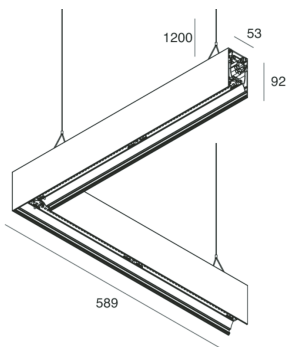

HERO B

108794.21H

novalux
ITALIAN LIGHTING DESIGN SINCE 1948

Features

Use: Indoor
Type of installation: SUSPENDED
Emission: DIRECT/INDIRECT
Colour: CAPPUCCINO
Dimming: PUSH
Emergency: NO
L: 589x589mm
A: 53mm
H: 92mm
Made in: ITALY
Warranty: 5 years
Weight: 3.3kg