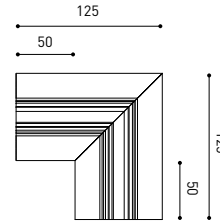

TRACK 48V TRIMLESS
Corner 90° One Plane

*Electrical connection not included