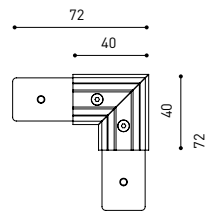

TRACK 48V SURFACE
Corner 90° One Plane

*Electrical connection not included