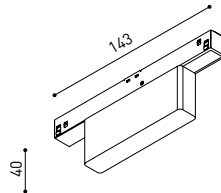

A338-00-12- | W | N |

TRACK 48V Corner 90° Connector One Plane

A338-00-24- | W | N |

*Not suitable for trimless version

TRACK 48V Central Connector

A338-00-02- | W | N |

TRACK 48V Wireless Control

0434-01-31- | W | N | Casambi/AAG Stucchi App