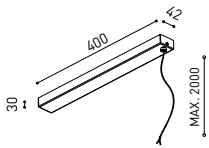

SUSPENSION & SUSPENSION SHORT 48V

TRACK 48V Wired Power Supply Case
A338-00-25- | NT | WT | 150 W NO DIM
A338-00-26- | NT | WT | 150 W DIM
220 V ~ 240 V INCL

TRACK 48V SURFACE Suspension Kit (2 units)
A338-00-15- | WT | NT |