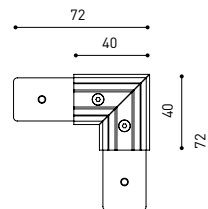

TRACK 48V SURFACE
Corner 90° One Plane

*Electrical connection not included

TRACK 48V SURFACE SHORT

TRACK 48V SURFACE SHORT 1m	A338-21-00-	WT	NT
TRACK 48V SURFACE SHORT 2m	A338-22-00-	WT	NT
TRACK 48V SURFACE SHORT 3m	A338-23-00-	WT	NT
TRACK 48V SURFACE SHORT Corner 90° One Plane	A338-24-00-	WT	NT

TRACK 48V SURFACE SHORT
Corner 90° One Plane

*Electrical connection not included

48V SYSTEM TRACK 48V

DROP VOLTAGE TABLE

POWER (W)	CABLE SECTION (mm ²)	CABLE LENGTH (m)			
		5	10	20	30
100	0,75	50	50	X	X
	1,5	50	50	40	25
150	0,75	40	15	X	X
	1,5	50	40	20	X