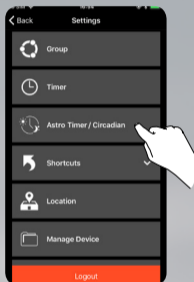

Circadian

Use with