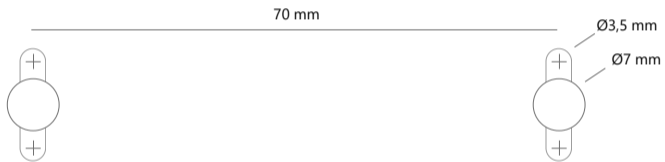

Smart Gateway

220-240V, 50/60Hz, -20°C to 35°C

Setup

- 1 Wi-Fi
- 2 Ethernet to router
- 3 Power cable

- Bluetooth
- LAN link
- Power

Pairing

Wall Mounting

Astro Clock