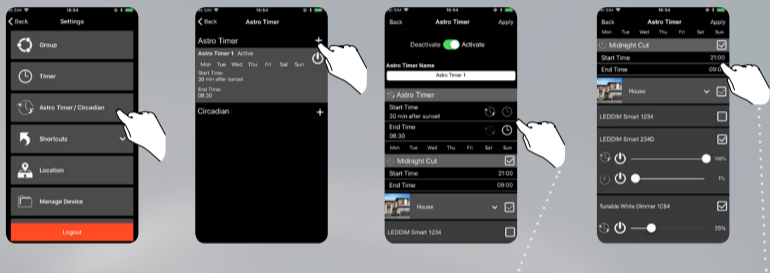

Smart Gateway

220-240V, 50/60Hz, -20°C to 35°C

Setup

- 1 Wi-Fi
- 2 Ethernet to router
- 3 Power cable

- Bluetooth
- LAN link
- Power

Pairing

Wall Mounting

Astro Clock

Astro Timer

Midnight Cut

Circadian

Use with

Circadian Customized

SG Smart Products

LEDDim Smart
820334

TW LEDDim Smart
820384