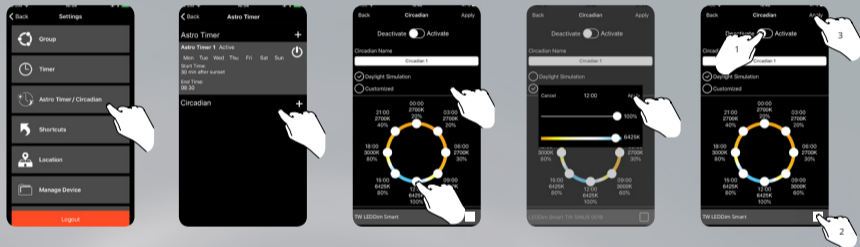

Smart Gateway

220-240V, 50/60Hz, -20°C to 35°C

Setup

- 1 Wi-Fi
- 2 Ethernet to router
- 3 Power cable

- Bluetooth
- LAN link
- Power

Pairing

Wall Mounting

Astro Clock

Astro Timer

Midnight Cut

Circadian

Use with

Circadian Customized

SG Smart Products

LEDDim Smart
820334

TW LEDDim Smart
820384