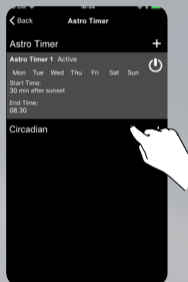

Circadian

Use with