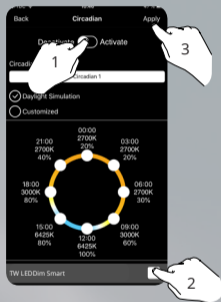

Circadian

Use with