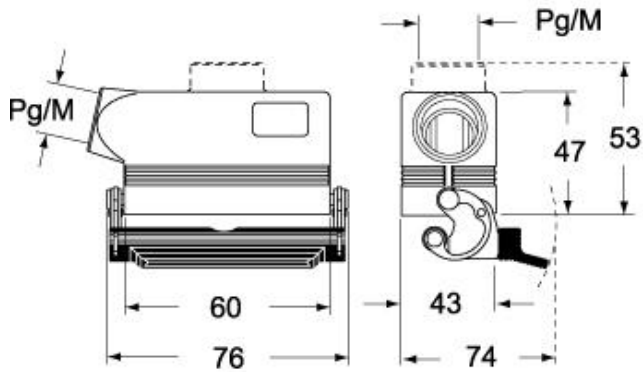

Part number

MHO 06 LX25

Hood, C-TYPE series, with 1 lever, M25 side cable entry, size "44.27"

Product description

Product type	Hood
Series	C-TYPE
Closing type	With 1 lever
Size	Size 44.27
Cable entry	Side cable entry M25

Technical data

IP degree of protection IP65 / IP66 / IP69

Further technical details

Weight	140,00 g
Operating temperature range (min, max)	-40°C...+125°C

Material properties

Other materials	Lever: Stainless steel, polyamide (PA)
Colour	RAL 7040 grey
RoHs conformity	Compliant
China RoHs - EFUP	E
REACH SVHC substances	No

Approvals / Standards

Certifications	DNV, BV
UL	ECBT2
cUL	ECBT8

General ordering information

EAN13 code	8015747053075
eCl@ss 8.1	27440202
ETIM 7.0	EC000437

Packaging Information

Sub-packaging weight	0,70 kg
Sub-packaging description	Plastic packaging
Sub-packaging quantity	5 Pcs
Sub-packaging EAN barcode	8015747053082

Part number

MHO 06 LX25

Catalogue drawings

CHO LX CHV LX - MHO LX MHV LX

CHV LG (CAV LG), MHV LG (MAV LG) [MFV LG]

CHO L (CAO L) - MHO (MAO/MFO/MFV L) MHV L [MAV L]

Notes

Dimensions shown in mm are not binding and may be changed without notice.