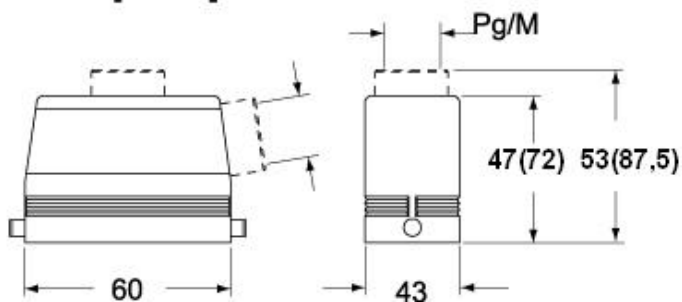

Technical data

IP degree of protection IP65 / IP66 / IP69

Further technical details

Weight	140,00 g
Operating temperature range (min, max)	-40°C...+125°C

Material properties

Other materials	Lever: Stainless steel, polyamide (PA)
Colour	RAL 7040 grey
RoHs conformity	Compliant
China RoHs - EFUP	E
REACH SVHC substances	No

Part number

MHO 06 LX25

Catalogue drawings

CHO LX CHV LX - MHO LX MHV LX

CHV LG (CAV LG), MHV LG (MAV LG) [MFV LG]

CHO L (CAO L) - MHO (MAO/MFO/MFV L) MHV L [MAV L]

Notes

Dimensions shown in mm are not binding and may be changed without notice.