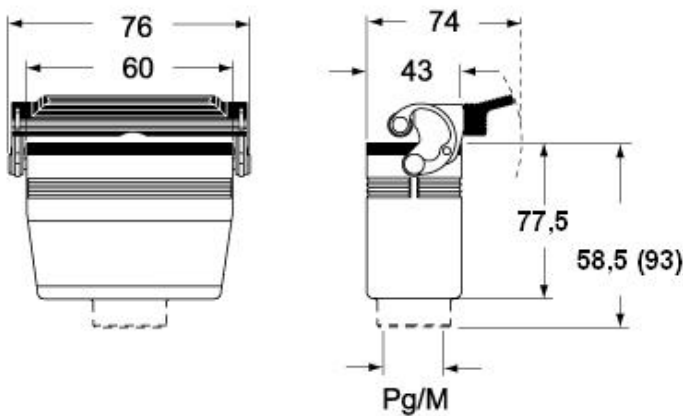

Technical data

IP degree of protection IP65 / IP66 / IP69

Further technical details

Weight	140,00 g
Operating temperature range (min, max)	-40°C...+125°C

Material properties

Other materials	Lever: Stainless steel, polyamide (PA)
Colour	RAL 7040 grey
RoHs conformity	Compliant
China RoHs - EFUP	E
REACH SVHC substances	No

Part number

MHO 06 LX25

Catalogue drawings

CHO LX CHV LX - MHO LX MHV LX

CHV LG (CAV LG), MHV LG (MAV LG) [MFV LG]

CHO L (CAO L) - MHO (MAO/MFO/MFV L) MHV L [MAV L]

Notes

Dimensions shown in mm are not binding and may be changed without notice.