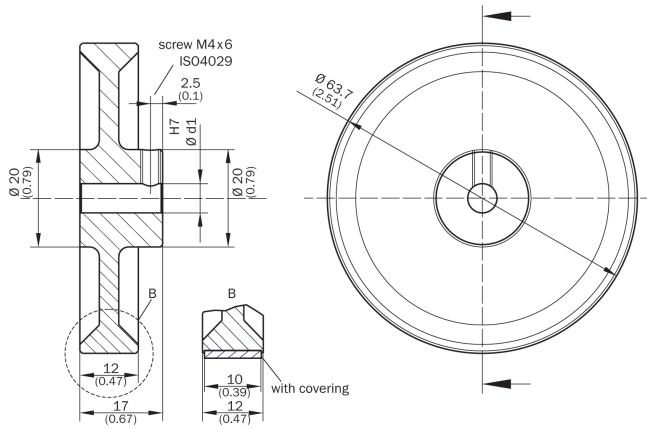

BEF-MR08200AP

SICK
Sensor Intelligence.

Ordering information

Type	Part no.
BEF-MR08200AP	4084742

Other models and accessories → www.sick.com/

Detailed technical data

Technical specifications

Accessory group	Other mounting accessories
Accessory family	Measuring wheels and measuring wheel systems
Description	Aluminum measuring wheel with smooth polyurethane surface for 8 mm solid shaft, circumference 200 mm
Weight	60 g
Circumference	200 mm
Bore diameter	8 mm
Surface	Smooth polyurethan
Ambient operating temperature	-30 °C ... +80 °C
Measuring surface	Greased metals Steel profiles Painted surfaces Plastics Paper Cardboard Wood Textiles Wire Leather
Moment of inertia	310 gcm ²

eCl@ss 12.0	21160104
ETIM 5.0	EC002179
ETIM 6.0	EC002179
ETIM 7.0	EC002179
ETIM 8.0	EC002179
UNSPSC 16.0901	25191839

Dimensional drawing (Dimensions in mm (inch))

SICK AT A GLANCE

SICK is one of the leading manufacturers of intelligent sensors and sensor solutions for industrial applications. A unique range of products and services creates the perfect basis for controlling processes securely and efficiently, protecting individuals from accidents and preventing damage to the environment.