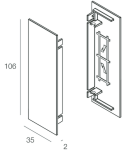

RECTA

111401.01

novalux
ITALIAN LIGHTING DESIGN SINCE 1948

COMPLETION ACCESSORIES

RECTA: COPPIA TESTATE BI

111428.01