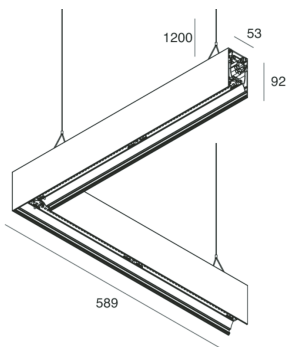

HERO B

108792.21H

novalux
ITALIAN LIGHTING DESIGN SINCE 1948

Features

Use: Indoor
Type of installation: SUSPENDED
Emission: DIRECT/INDIRECT
Colour: CAPPUCCINO
Dimming: PUSH
Emergency: NO
L: 589x589mm
A: 53mm
H: 92mm
Made in: ITALY
Warranty: 5 years
Weight: 3.3kg