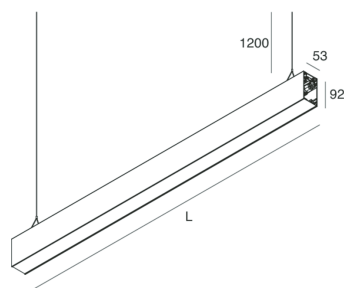

HERO B

1087B7.01H

novalux
ITALIAN LIGHTING DESIGN SINCE 1948

Features

Use: Indoor
Type of installation: SUSPENDED
Emission: INDIRECT
Optics: OPAL
Colour: WHITE
Dimming: DALI
Emergency: NO
L: 1120mm
A: 53mm
H: 92mm
Made in: ITALY
Warranty: 5 years
Weight: 4kg

Tech data

Luminaire input power: 20W
Luminaire luminous flux: 2123lm
IP: 40
Insulation class: I
Supply voltage: 220-240V 50/60Hz
SELV: Si

Source

Light source: LED
Source power: 18W
Colour temperature: 3000K
CRI: >90
Colour tolerance: 3 Step MacAdam
LED lifespan: 50000h L80 B20