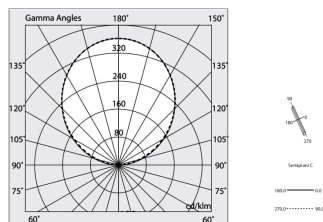

HERO B

1087B7.01H

novalux
ITALIAN LIGHTING DESIGN SINCE 1948

Features

Use: Indoor
Type of installation: SUSPENDED
Emission: INDIRECT
Optics: OPAL
Colour: WHITE
Dimming: DALI
Emergency: NO
L: 1120mm
A: 53mm
H: 92mm
Made in: ITALY
Warranty: 5 years
Weight: 4kg

Tech data

Luminaire input power: 20W
Luminaire luminous flux: 2123lm
IP: 40
Insulation class: I
Supply voltage: 220-240V 50/60Hz
SELV: Si

Source

Light source: LED
Source power: 18W
Colour temperature: 3000K
CRI: >90
Colour tolerance: 3 Step MacAdam
LED lifespan: 50000h L80 B20