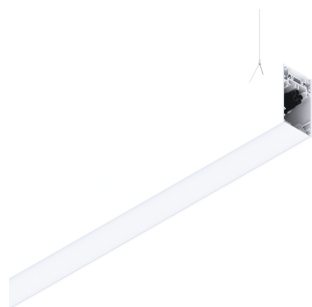

HERO B

1087B7.01H

novalux
ITALIAN LIGHTING DESIGN SINCE 1948

Features

Use: Indoor
Type of installation: SUSPENDED
Emission: INDIRECT
Optics: OPAL
Colour: WHITE
Dimming: DALI
Emergency: NO
L: 1120mm
A: 53mm
H: 92mm
Made in: ITALY
Warranty: 5 years
Weight: 4kg

Tech data

Luminaire input power: 20W
Luminaire luminous flux: 2123lm
IP: 40
Insulation class: I
Supply voltage: 220-240V 50/60Hz
SELV: Si

Source

Light source: LED
Source power: 18W
Colour temperature: 3000K
CRI: >90
Colour tolerance: 3 Step MacAdam
LED lifespan: 50000h L80 B20