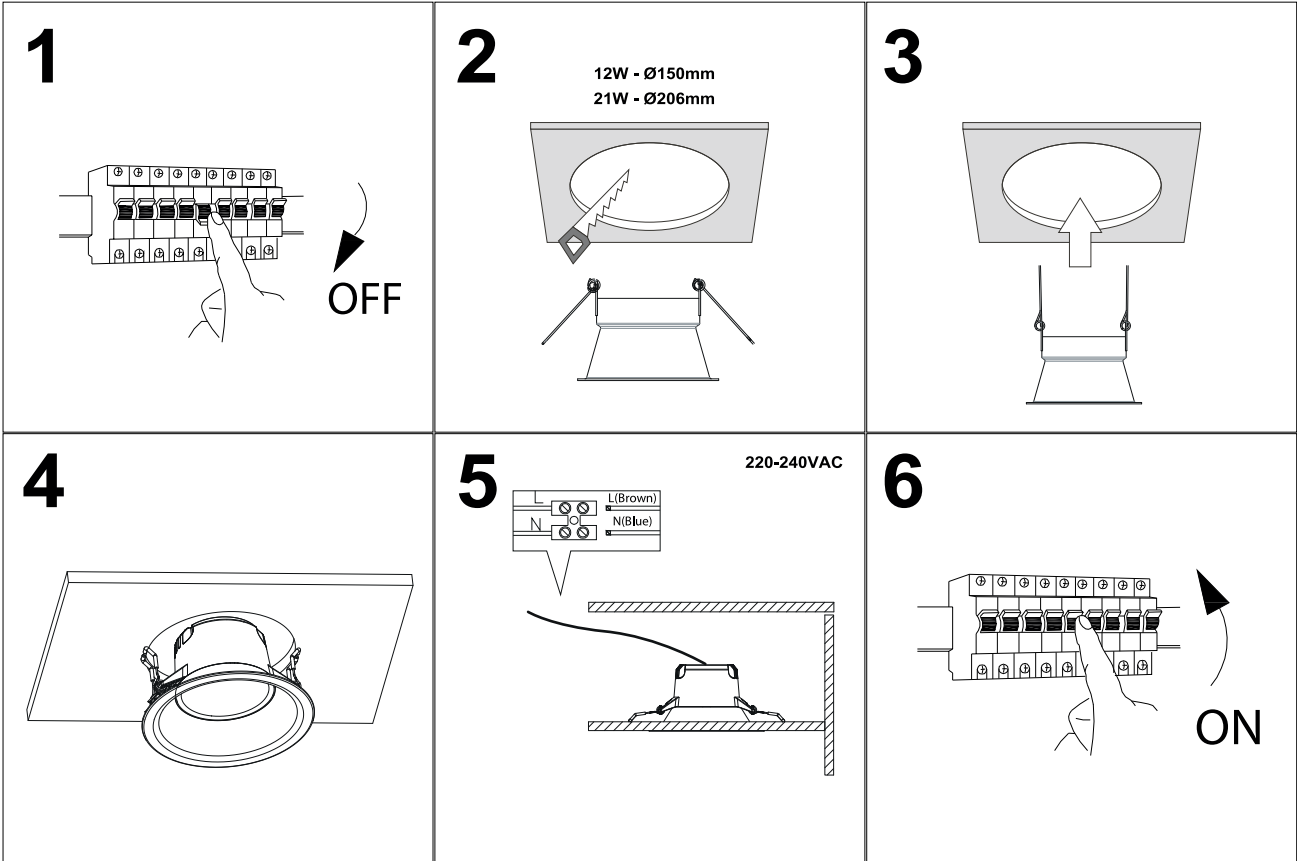

MIIDEX LIGHTING - 1 rue Isaac Newton, 31830 Plaisance du Touch - www.miidex.com