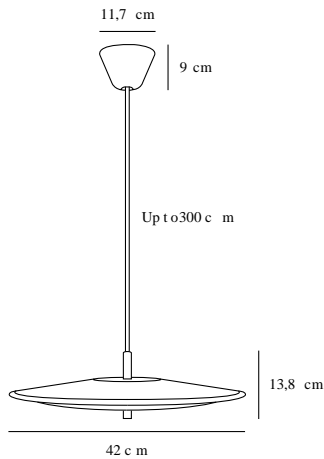

BLANCHE 42 | PENDANTS/SUSPENDED LIGHTING | BRASS

2120773035

Voltage (V): 230 Volt
IP degree if the fixture includes two types of IP degree: IP20
Class (Class I, Class II, Class III): Class 2 (Double isolated)
Lampholder type (eg, E27/E14, etc): LED Module

Primary material: Metal
Secondary material: Plastic
Color of the cable: White
Length of the cable (cm): 300
Is the cable replaceable: False

Color: Brass
Height (cm): 13.8
Width (cm): 42.8
Shade Diameter (cm): 42.8
Length (cm): 42.8

EAN: 5704924004223
Item Number: 2120773035
Pcs Per Master Carton: 2

Useful Lumen (lm): 1700
Color Temperature (K): 2700
Ra-value : 80
Lifetime (h): 25000
Spread Angle (°) (beam angle of luminaire): 0
Candela (cd) (for directional lamp only): 0